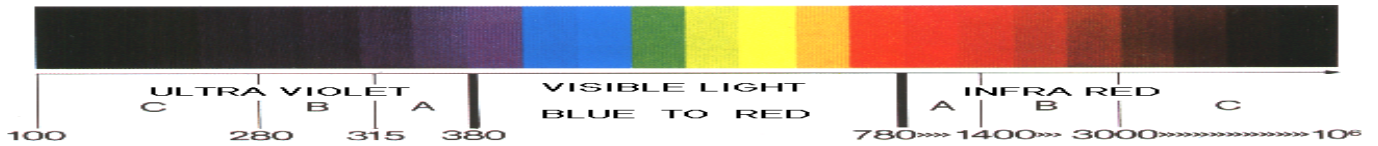

THE WIDE RANGE OF UV - IR TECHNOLOGY

UV HAND LAMP RW UVAH 250

Technical Data:

CONNEXION :	220 V~ 50 Hz
OVERALL POWER:	250 W
EXTERIOR SIZE:	L 240 * W 135 * H 220 mm L 240 * W 135 * H 112 mm
ENTER SIZE:	n/a
LIGHT SOURCE:	1 pc mercury high pressure UV lamp
LAMP POWER:	250 mW/cm
COOLING MANNER:	Fan
GROSS WEIGHT:	12 KG